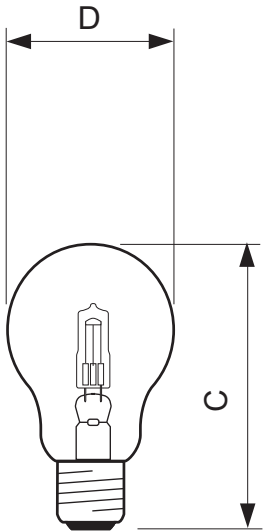

Product data

• General Characteristics

Cap-Base	E27
Bulb	A55 [A 55mm]
Bulb Finish	Clear
Operating Position	any [Any or Universal (U)]
Nominal Lifetime	2000 hr
Rated Lifetime (hours)	2000 hr
Rated Lifetime (years)	2 an

• Measuring Conditions

Switching cycle	8000X
-----------------	-------

• Luminaire Design Requirements

Cap-Base Temperature	130 (max) C
----------------------	-------------

• Product Dimensions

Overall Length C	97 (max) mm
Diameter D	56 (max) mm

PHILIPS

EcoClassic A-shape

Bar code on
outerbox - EAN3
Logistic code(s) -
12NC

8727900660548

925693144201

Net weight per piece 26.100 gr

Dimensional drawing

EcoClassic 53W E27 230V A55 CL 1CT

Product	C (Max)	D (Max)
EcoCl30 53W E27 230V A55 CL	97	56

E27

© 2014 Koninklijke Philips N.V. (Royal Philips)
All rights reserved.

Specifications are subject to change without notice. Trademarks are the property of Koninklijke Philips N.V. (Royal Philips) or their respective owners.